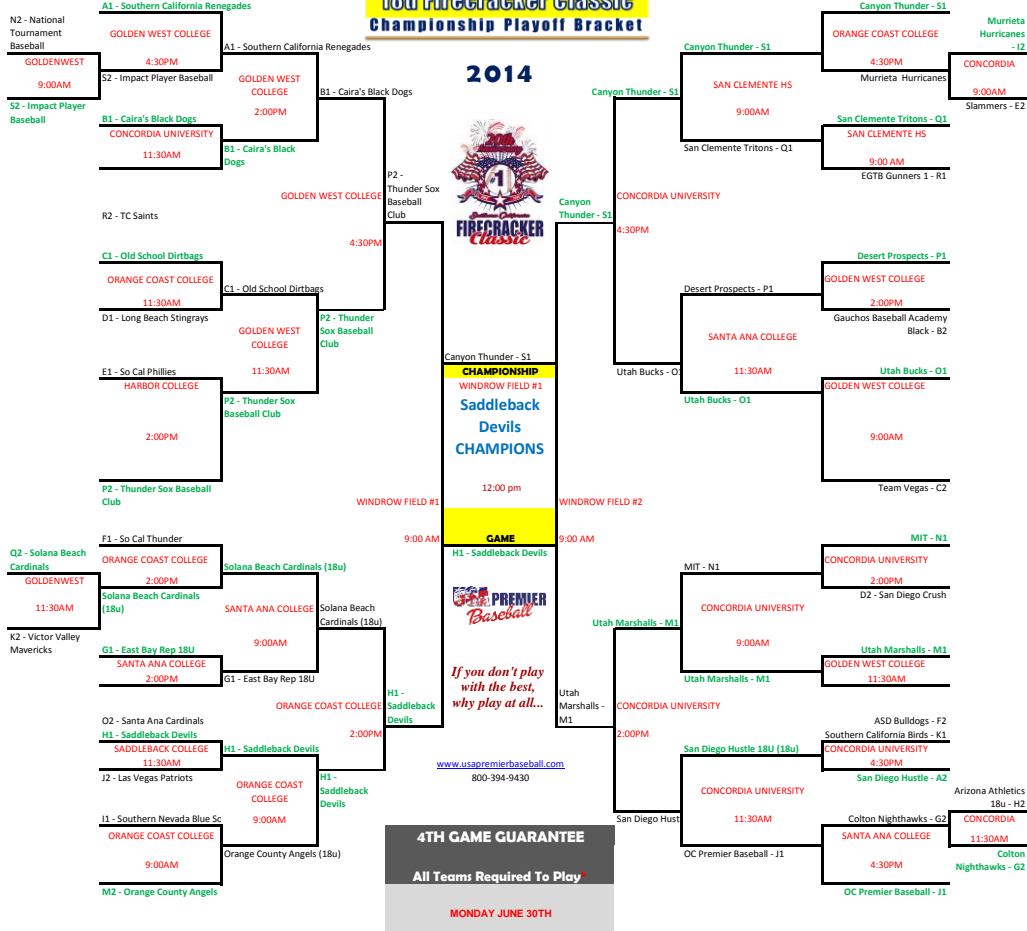

MONDAY JUNE 30TH	TUESDAY JULY 1ST	WEDNESDAY JULY 2ND	THURSDAY JULY 3RD	WEDNESDAY JULY 2ND	TUESDAY JULY 1ST	MONDAY JUNE 30TH
---------------------	---------------------	-----------------------	----------------------	-----------------------	---------------------	---------------------

## 18u Firecracker Classic Championship Playoff Bracket

GAMES ONLINE & BELOW

P4 - Regis Jesuit	Q4 - NM Elite Baseball	430PM	ORANGE COAST COLLEGE
A3 - BLE Showcase	B3 - Watsonville Aggies	200PM	CONCORDIA UNIVERSITY
A4 - Gauchos Baseball Academy Red	M4 - Valley Baseball Academy Hornets	1130PM	EAST LA COLLEGE
R4 - Desert Prospects (Miller)	H3 - Trosky Mizuno	200PM	ORANGE COAST COLLEGE
N3 - Kennedy Baseball 18u	M3 - Highlanders Baseball Academy	200PM	EAST LA COLLEGE
I3 - Pomona Titans	J3 - Strike Zone	430PM	CONCORDIA UNIVERSITY
I4 - Albuquerque Heat	H4 - Lightning Blue	900AM	SANTA ANA COLLEGE
J4 - Trosky Mizuno Columbia	K4 - Lightning Gold	1130AM	SANTA ANA COLLEGE
N4 - So Cal Bandits	Q4 - Colorado Khaos	1130AM	SADDLEBACK COLLEGE
C3 - Rip Baseball	D3 - All Star Academy 18u Elite	1130AM	SAN CLEMENTE HS
E3 - S280 Victoriam	F3 - So Cal Outlaws	1230AM	WINDROW FIELD 1
Q3 - RST Blaze	P3 - Bakersfield Braves 18u	200PM	SANTA ANA COLLEGE
G3 - The Unit	B4 - Priority Baseball Outlaws	1130AM	HARBOR COLLEGE
Q3 - NorCal Connie Mack - CCB	R3 - California Rebels Baseball Academy	900AM	SAN CLEMENTE HS
C4 - Black Knights Baseball 1	S4 - So Cal Warriors	1130AM	ORANGE COAST COLLEGE
D4 - Blue Chip Baseball	E4 - So Cal Nationals 18u	700PM	EAST LA COLLEGE
F4 - 18u BC Bears	G4 - ARD Black	200PM	SADDLEBACK COLLEGE
K3 - Cannons Baseball	S3 - Central Cal Baseball Academy	1000AM	WINDROW FIELD 1